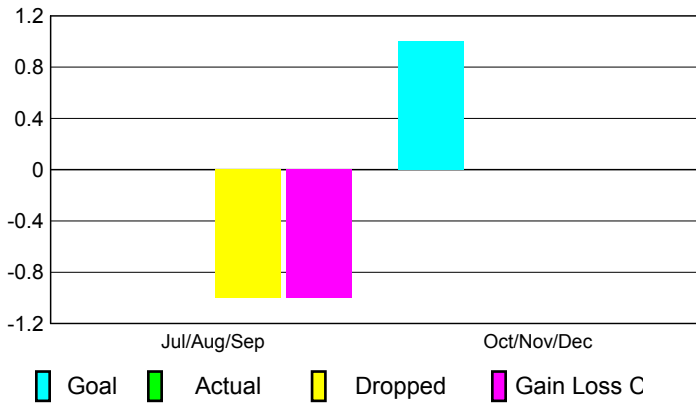

2010-2011 GMT Reports for District (or Undistricted) **District 107 D**

GMT: JON BJARNI THORSTEINSSO

Location: FINLAND

GMT CA: 4

CLUBS

Club Results
2010-2011

Clubs
2009-2010

Month	New Club Goal	Actual New Clubs	Actual Dropped Clubs	Gain/Loss of Clubs	Gain/Loss of Clubs
Jul/Aug/Sep	0	0	-1	-1	0
Oct/Nov/Dec	1	0	0	0	0
Totals	1	0	-1	-1	0

Club Results 2010-2011

Goal, New, Dropped, Gain/Loss

Comparison of Club Gain/Loss

Current Year Compared to the Previous Year

YTD Status Quo Clubs 2010-2011

Status Quo Clubs Compared to Status Quo Members

MEMBERSHIP